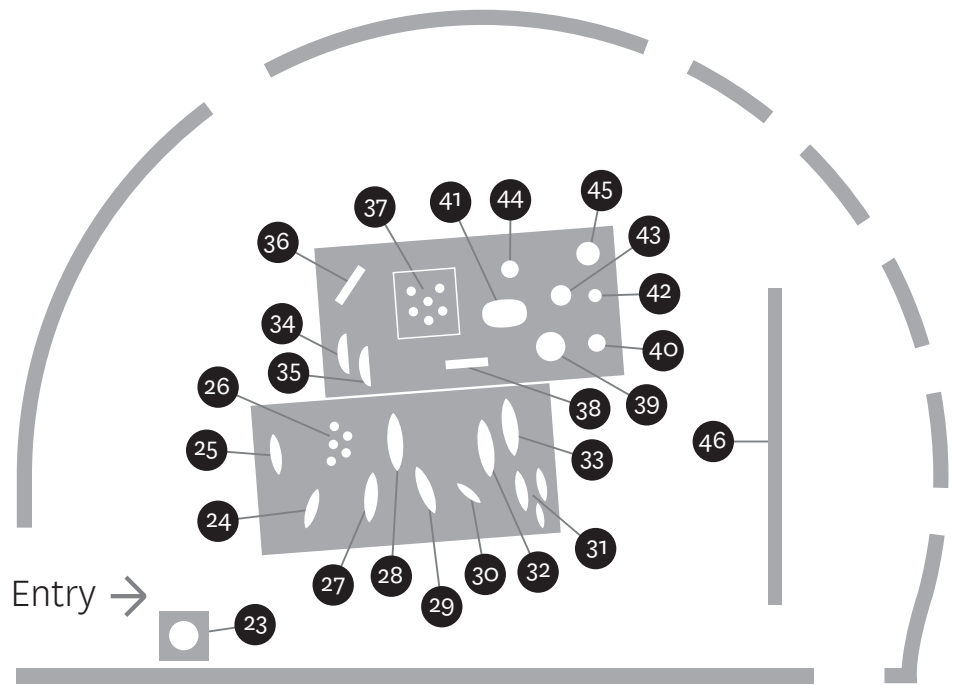

+1 345 916 3852
babbity@bbandp.com
 babbity_art

Tangled World

Dart Auditorium | 09 November 2023 - 22 February 2024

Babbity Barwick | Ceramics, Sound & Video

23	Prop Roots	White earthenware, bisque fired	9 in
24	Night Heron	White earthenware, slips, burnished, pit fired with swamp debris	16.5 in
25	Red Mangrove	White earthenware with black iron oxide wash, pit fired	Variable
26	Pond Life	White earthenware with slips & glazes	Variable
27	Shelter	White earthenware, slips, burnished, pit fired with swamp debris	13.5 in
28	Wading Out	White earthenware, slips, pit fired with swamp debris	13.5 in
29	Night Tide Rising	White earthenware, slips, pit fired with swamp debris	14 in
30	Sapling	White earthenware, slips, burnished, pit fired with swamp debris	5.75 in
31	Red Trio	White earthenware with black iron oxide wash	Variable
32	Matilde Pond I	White earthenware, slips, burnished, pit fired with swamp debris	16 in
33	Matilde Pond II	White earthenware, slips, burnished, pit fired with swamp debris	15.5 in
34	Black Mangrove I	White earthenware with slips & glazes	Variable
35	Black Mangrove II	White earthenware with slips & glazes	11 in
36	White Mangrove	White earthenware with black iron oxide wash	11.25 in
37	On Dry Land	White earthenware burnished & pit fired	Variable
38	Swamp Night	White earthenware, black iron oxide, pit fired with swamp debris	16 in
39	Mangal Small Bowl	White earthenware with black iron oxide wash	5.75 in
40	Mangal Vase	White earthenware with black iron oxide wash	13 in
41	Mangal II	White earthenware with black iron oxide wash	12.25 in
42	Mangal I	White earthenware with black iron oxide wash	12 in
43	Mangal V	White earthenware with black iron oxide wash	15.75 in
44	Mangal III	White earthenware with black iron oxide wash	12.25 in
45	Mangal IV	White earthenware with black iron oxide wash	16.25
46	Tangled World	Video & Soundscape	10 mins